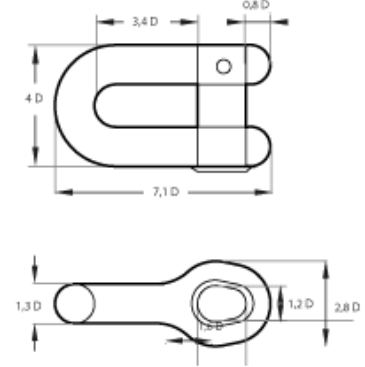

COMMON LINK

COMMON LINK

ENLARGED LINK

END LINK

END LINK

ENLARGED LINK

NORMAL ADAPTOR PIECE

SWIVEL W/4 LINKS (FORERUNNER)

JOINING SHACKLE TYPE KENTER

JOINING SHACKLE TYPE D

ANCHOR SHACKLE TYPE D

SWIVEL SHACKLE TYPE A

SWIVEL

RAMFOR™ SLIM CONNECTORS

PEAR SHAPED END SHACKLE