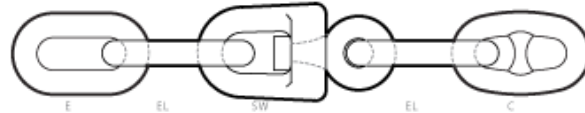

COMMON LINK

COMMON LINK

ENLARGED LINK

END LINK

END LINK

ENLARGED LINK

NORMAL ADAPTOR PIECE

SWIVEL W/4 LINKS (FORERUNNER)

JOINING SHACKLE TYPE KENTER

JOINING SHACKLE TYPE D

ANCHOR SHACKLE TYPE D

SWIVEL SHACKLE TYPE A

SWIVEL

RAMFOR™ SLIM CONNECTORS

PEAR SHAPED END SHACKLE