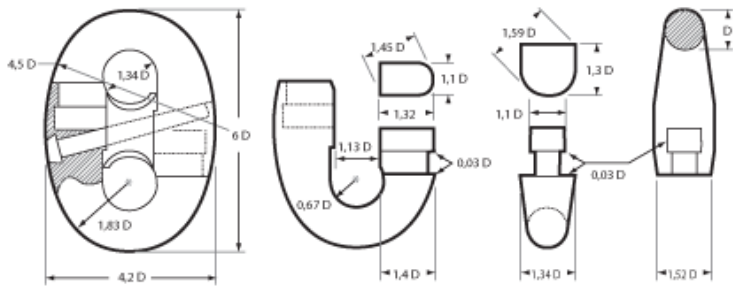

COMMON LINK

COMMON LINK

ENLARGED LINK

END LINK

END LINK

ENLARGED LINK

NORMAL ADAPTOR PIECE

SWIVEL W/4 LINKS (FORERUNNER)

JOINING SHACKLE TYPE KENTER

JOINING SHACKLE TYPE D

ANCHOR SHACKLE TYPE D

SWIVEL SHACKLE TYPE A

SWIVEL

RAMFOR™ SLIM CONNECTORS

PEAR SHAPED END SHACKLE