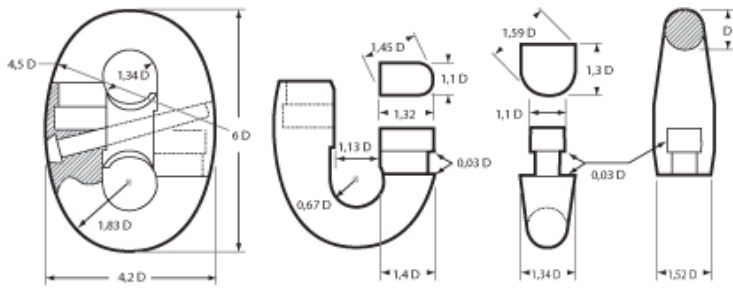

COMMON LINK

COMMON LINK

ENLARGED LINK

END LINK

END LINK

ENLARGED LINK

NORMAL ADAPTOR PIECE

SWIVEL W/4 LINKS (FORERUNNER)

JOINING SHACKLE TYPE KENTER

JOINING SHACKLE TYPE D

ANCHOR SHACKLE TYPE D

SWIVEL SHACKLE TYPE A

SWIVEL

RAMFOR™ SLIM CONNECTORS

PEAR SHAPED END SHACKLE