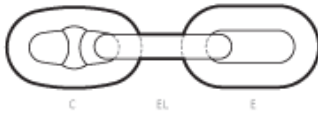

COMMON LINK

COMMON LINK

ENLARGED LINK

END LINK

END LINK

ENLARGED LINK

NORMAL ADAPTOR PIECE

SWIVEL W/4 LINKS (FORERUNNER)

JOINING SHACKLE TYPE KENTER

JOINING SHACKLE TYPE D

ANCHOR SHACKLE TYPE D

SWIVEL SHACKLE TYPE A

SWIVEL

RAMFOR™ SLIM CONNECTORS

PEAR SHAPED END SHACKLE