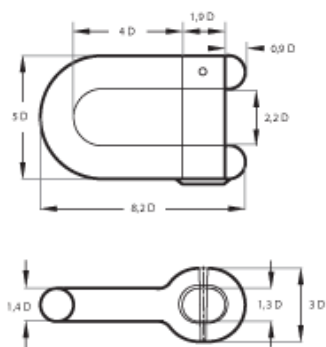

COMMON LINK

COMMON LINK

ENLARGED LINK

END LINK

END LINK

ENLARGED LINK

NORMAL ADAPTOR PIECE

SWIVEL W/4 LINKS (FORERUNNER)

JOINING SHACKLE TYPE KENTER

JOINING SHACKLE TYPE D

ANCHOR SHACKLE TYPE D

SWIVEL SHACKLE TYPE A

SWIVEL

RAMFOR™ SLIM CONNECTORS

PEAR SHAPED END SHACKLE