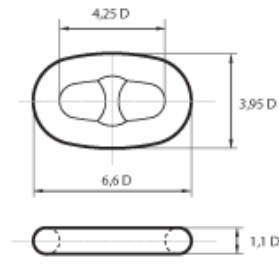

COMMON LINK

COMMON LINK

ENLARGED LINK

END LINK

END LINK

ENLARGED LINK

NORMAL ADAPTOR PIECE

SWIVEL W/4 LINKS (FORERUNNER)

JOINING SHACKLE TYPE KENTER

JOINING SHACKLE TYPE D

ANCHOR SHACKLE TYPE D

SWIVEL SHACKLE TYPE A

SWIVEL

RAMFOR™ SLIM CONNECTORS

PEAR SHAPED END SHACKLE