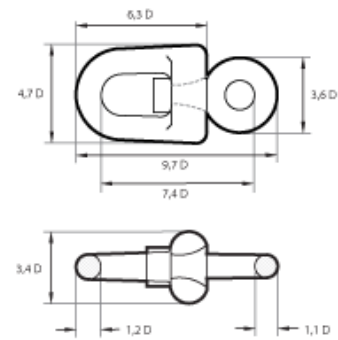

COMMON LINK

COMMON LINK

ENLARGED LINK

END LINK

END LINK

ENLARGED LINK

NORMAL ADAPTOR PIECE

SWIVEL W/4 LINKS (FORERUNNER)

JOINING SHACKLE TYPE KENTER

JOINING SHACKLE TYPE D

ANCHOR SHACKLE TYPE D

SWIVEL SHACKLE TYPE A

SWIVEL

RAMFOR™ SLIM CONNECTORS

PEAR SHAPED END SHACKLE