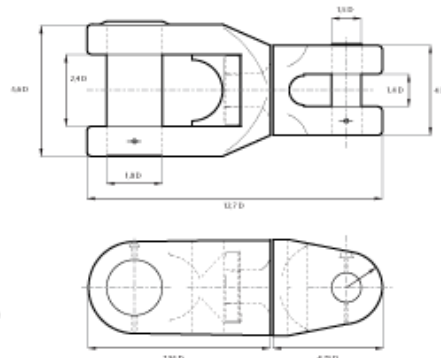

JOINING SHACKLE TYPE KENTER

JOINING SHACKLE TYPE D

ANCHOR SHACKLE TYPE D

SWIVEL SHACKLE TYPE A

SWIVEL

RAMFOR™ SLIM CONNECTORS

PEAR SHAPED END SHACKLE