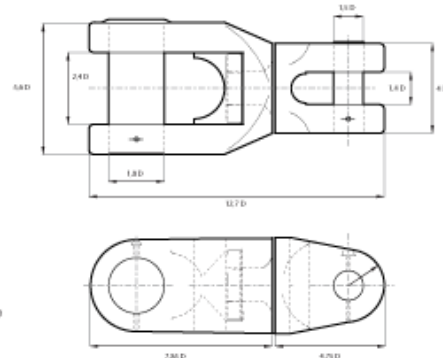

JOINING SHACKLE TYPE KENTER

JOINING SHACKLE TYPE D

ANCHOR SHACKLE TYPE D

SWIVEL SHACKLE TYPE A

SWIVEL

RAMFOR™ SLIM CONNECTORS

PEAR SHAPED END SHACKLE