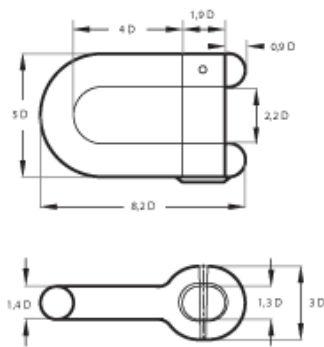

COMMON LINK

COMMON LINK

ENLARGED LINK

END LINK

END LINK

ENLARGED LINK

NORMAL ADAPTOR PIECE

SWIVEL W/4 LINKS (FORERUNNER)

JOINING SHACKLE TYPE KENTER

JOINING SHACKLE TYPE D

ANCHOR SHACKLE TYPE D

SWIVEL SHACKLE TYPE A

SWIVEL

RAMFOR™ SLIM CONNECTORS

PEAR SHAPED END SHACKLE