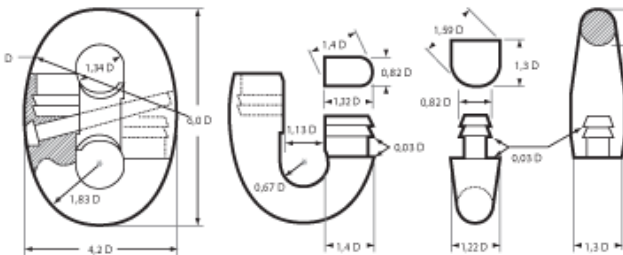

JOINING SHACKLE TYPE KENTER

JOINING SHACKLE TYPE D

ANCHOR SHACKLE TYPE D

SWIVEL SHACKLE TYPE A

SWIVEL

RAMFOR™ SLIM CONNECTORS

PEAR SHAPED END SHACKLE