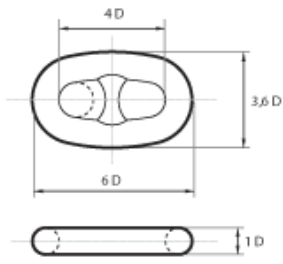

COMMON LINK

COMMON LINK

ENLARGED LINK

END LINK

END LINK

ENLARGED LINK

NORMAL ADAPTOR PIECE

SWIVEL W/4 LINKS (FORERUNNER)

JOINING SHACKLE TYPE KENTER

JOINING SHACKLE TYPE D

ANCHOR SHACKLE TYPE D

SWIVEL SHACKLE TYPE A

SWIVEL

RAMFOR™ SLIM CONNECTORS

PEAR SHAPED END SHACKLE