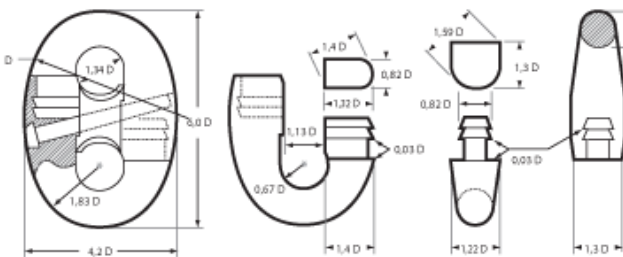

COMMON LINK

COMMON LINK

ENLARGED LINK

END LINK

END LINK

ENLARGED LINK

NORMAL ADAPTOR PIECE

SWIVEL W/4 LINKS (FORERUNNER)

JOINING SHACKLE TYPE KENTER

JOINING SHACKLE TYPE D

ANCHOR SHACKLE TYPE D

SWIVEL SHACKLE TYPE A

SWIVEL

RAMFOR™ SLIM CONNECTORS

PEAR SHAPED END SHACKLE