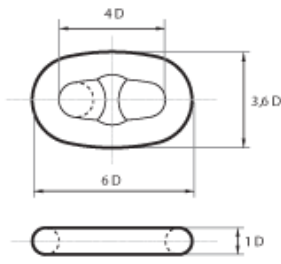

COMMON LINK

COMMON LINK

ENLARGED LINK

END LINK

END LINK

ENLARGED LINK

NORMAL ADAPTOR PIECE

SWIVEL W/4 LINKS (FORERUNNER)

JOINING SHACKLE TYPE KENTER

JOINING SHACKLE TYPE D

ANCHOR SHACKLE TYPE D

SWIVEL SHACKLE TYPE A

SWIVEL

RAMFOR™ SLIM CONNECTORS

PEAR SHAPED END SHACKLE