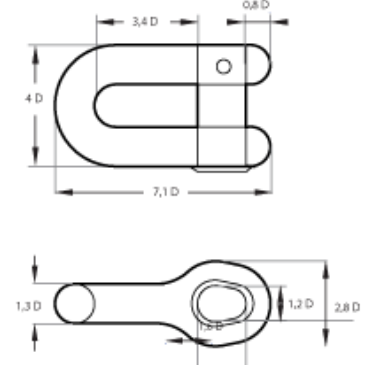

COMMON LINK

COMMON LINK

ENLARGED LINK

END LINK

END LINK

ENLARGED LINK

NORMAL ADAPTOR PIECE

SWIVEL W/4 LINKS (FORERUNNER)

JOINING SHACKLE TYPE KENTER

JOINING SHACKLE TYPE D

ANCHOR SHACKLE TYPE D

SWIVEL SHACKLE TYPE A

SWIVEL

RAMFOR™ SLIM CONNECTORS

PEAR SHAPED END SHACKLE