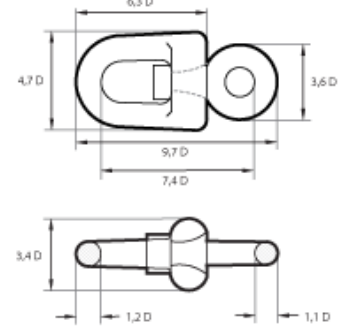

COMMON LINK

COMMON LINK

ENLARGED LINK

END LINK

END LINK

ENLARGED LINK

NORMAL ADAPTOR PIECE

SWIVEL W/4 LINKS (FORERUNNER)

JOINING SHACKLE TYPE KENTER

JOINING SHACKLE TYPE D

ANCHOR SHACKLE TYPE D

SWIVEL SHACKLE TYPE A

SWIVEL

RAMFOR™ SLIM CONNECTORS

PEAR SHAPED END SHACKLE