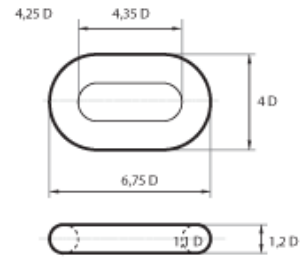

COMMON LINK

COMMON LINK

ENLARGED LINK

END LINK

END LINK

ENLARGED LINK

NORMAL ADAPTOR PIECE

SWIVEL W/4 LINKS (FORERUNNER)

JOINING SHACKLE TYPE KENTER

JOINING SHACKLE TYPE D

ANCHOR SHACKLE TYPE D

SWIVEL SHACKLE TYPE A

SWIVEL

RAMFOR™ SLIM CONNECTORS

PEAR SHAPED END SHACKLE