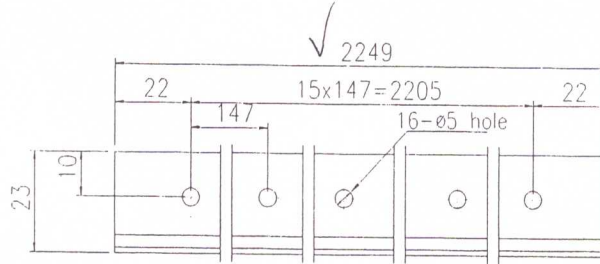

CIMC - D20 - 01A

CIMC - D20 - 01B

CIMC - D20 - 01C

1SET	
horizontal	4PCS
vertical	3PCS

TITLE	Stainless Door Seal Retainer Strip 门压条	MODEL	
SPEC	t1.0x23x7x1130/2249/2549	MATERIAL	SUS304
PART NO.		PAGE NO.	