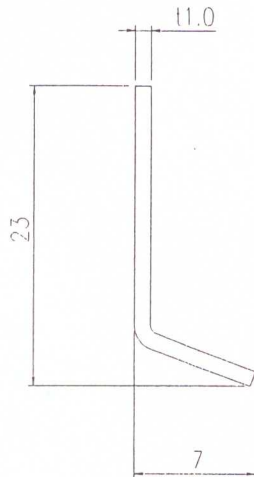

CIMC - D20 - 01A

CIMC - D20 - 01B

CIMC - D20 - 01C

1SET	
horizontal	4PCS
vertical	3PCS

TITLE	Stainless Door Seal Retainer Strip 门压条	MODEL	
SPEC	t1.0x23x7x1130/2249/2549	MATERIAL	SUS304
PART NO.		PAGE NO.	