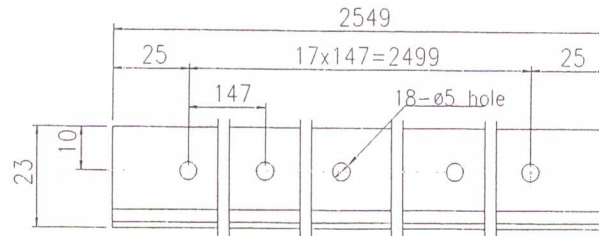

CIMC - D20 - 01A

CIMC - D20 - 01B

CIMC - D20 - 01C

1SET	
horizontal	4PCS
vertical	3PCS

TITLE	Stainless Door Seal Retainer Strip 门压条	MODEL	
SPEC	t1.0x23x7x1130/2249/2549	MATERIAL	SUS304
PART NO.		PAGE NO.	